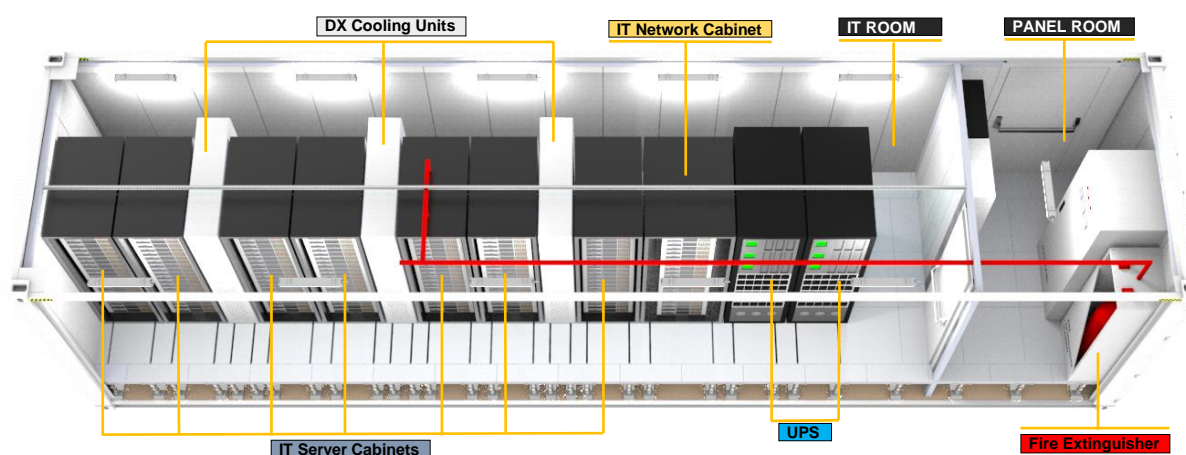

FDC-NI1035 Flex Data Center

Fast deployment, less investment and low PUE : **Mobile Data Center Solution**

Introduction

The Mobile Data Center (FDC) is the total solution includes air conditioning, lighting, fire extinguishing, access control, power backup and rack cabinets. System is TierIII compliant.

The FDC is scalable; the size of Data Center can be tailored by adding same container side by side as per requirement. The solution is also movable; can be located to other places.

Specifications

Container

- NON-ISO Container
- Outer Length : 10000 mm
- Outer Width : 2438 mm
- Outer Height : 2896 mm

IT Capacity

- Up to 6kW per Enclosure
- Up to 8 Racks

Uninterrupted Power

- 60+60 kVA Modular UPS, (N+N) Configuration
- Low energy consumption, high efficiency
- Easy installation, long battery life

Container Insulation

- * B Class Fire protection
- * 142 kg/m³ Rockwool density
- * Insulation material non-combustible mineral wool

Cooling

- Three In-Row Cooling Unit
- N+1 Configuration
- Fully insulated container is not affected by external environment

Systems

- Gas-Based Environmentally Friendly Agent for Fire Suppression
- Biometric Access Controls
- Motion Dedection and Sensor-Based Alarm Notification